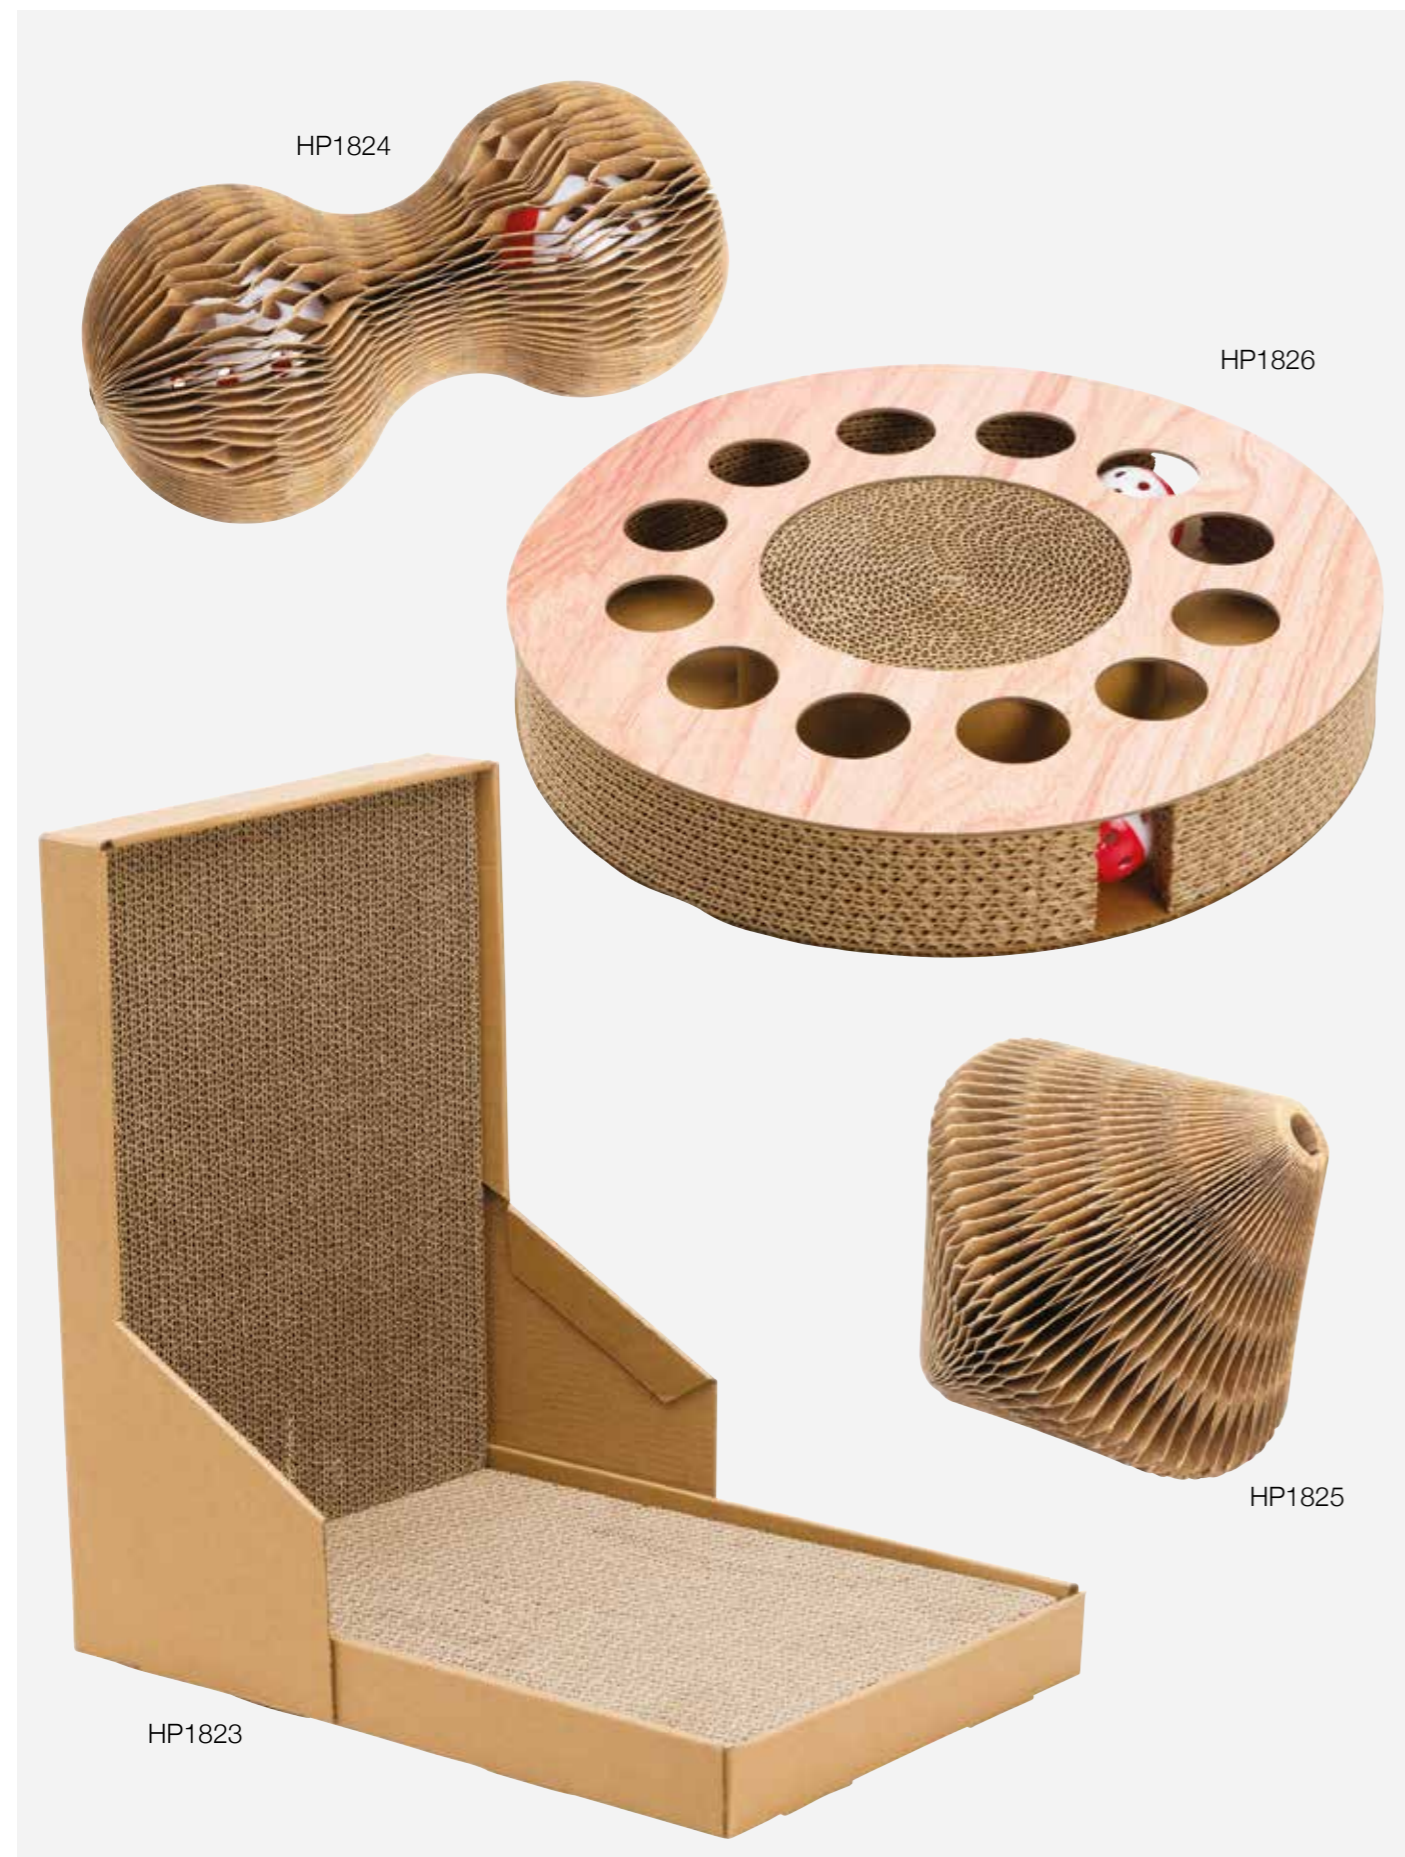

Barcode	Product Code	Description	RRP	Trade Price
5060532279911	HP1823	Cat scratching board H37 x L37 x W24	£14.99	£8.35
5060532279928	HP1824	Cat scratching dumb bell toy L14cm	£4.99	£2.77
5060532279935	HP1825	Cat scratching bell toy L10cm	£4.99	£2.77
5060532279942	HP1826	Cat scratching board game L32 x W32 x H5cm	£9.99	£5.55