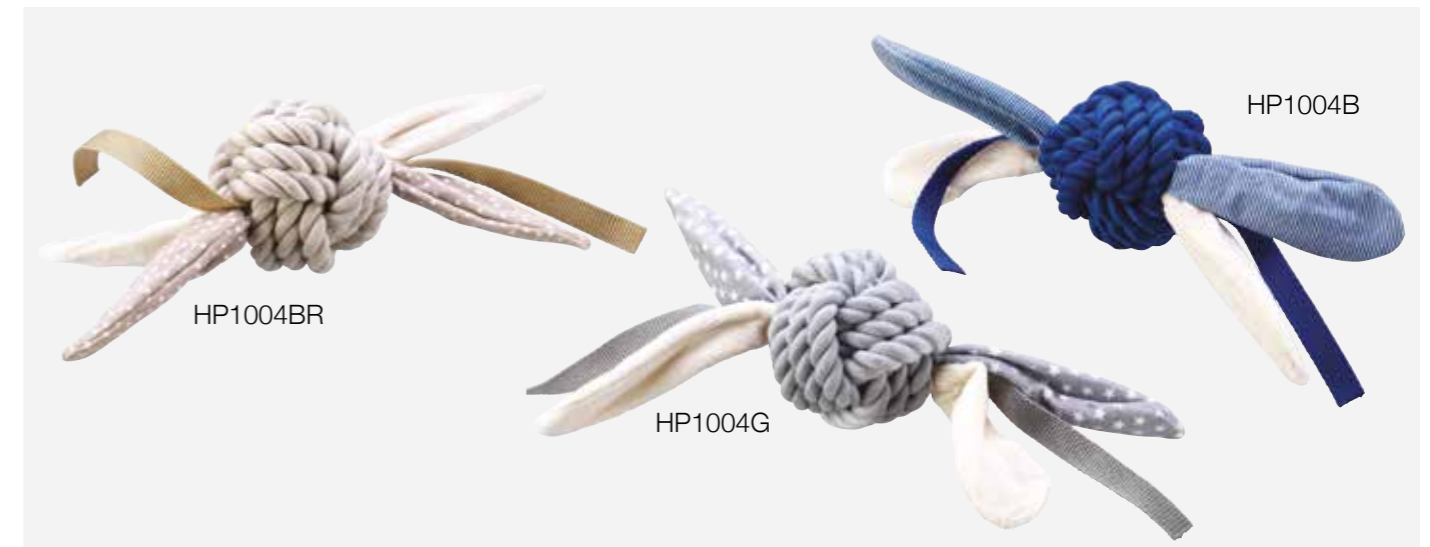

HP1816R

HP1816F

Stuffing free crinkle toys

HP1740

HP1742

HP1817F

HP1817R

Barcode	Product Code	Description	RRP	Trade Price
5060145631700	HP1816F	Thrower Fox	£8.99	£4.99
5060145631717	HP1816R	Thrower Rabbit	£8.99	£4.99
5060145631724	HP1740	Empty stuffing free Fox dog toy	£7.99	£4.44
5060145631731	HP1742	Empty stuffing free Rabbit dog toy	£7.99	£4.44
5060145631724	HP1817F	Quilted Fox	£8.99	£4.99
5060145631731	HP1817R	Quilted Rabbit	£8.99	£4.99