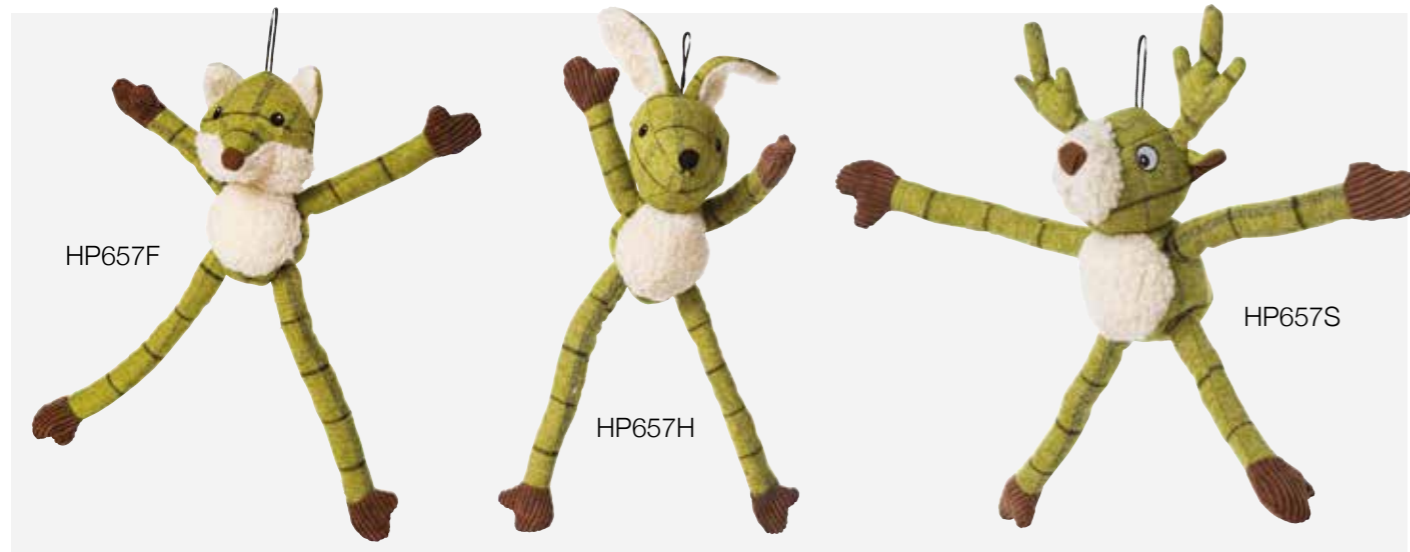

Tweed Range

Barcode	Product Code	Description	RRP	Trade Price
5060316043226	HP656H	Tweed Plush Hare	£7.99	£4.44
5060316043233	HP656S	Tweed Plush Stag	£7.99	£4.44
5060316043240	HP656F	Tweed Plush Fox	£7.99	£4.44
5060316043257	HP657H	Tweed Plush Long Legs Hare	£7.99	£4.44
5060316043264	HP657S	Tweed Plush Long Legs Stag	£7.99	£4.44
5060316043271	HP657F	Tweed Plush Long Legs Fox	£7.99	£4.44
5060316043288	HP658H	Tweed Plush Long Hare	£7.99	£4.44
5060316043295	HP658S	Tweed Plush Long Stag	£7.99	£4.44
5060316043301	HP658F	Tweed Plush Long Fox	£7.99	£4.44

Barcode	Product Code	Description	RRP	Trade Price
5061018800223	HP1848	Green Tweed Frog	£8.99	£4.99
5061018800230	HP1849	Green Tweed Bone	£6.99	£3.88