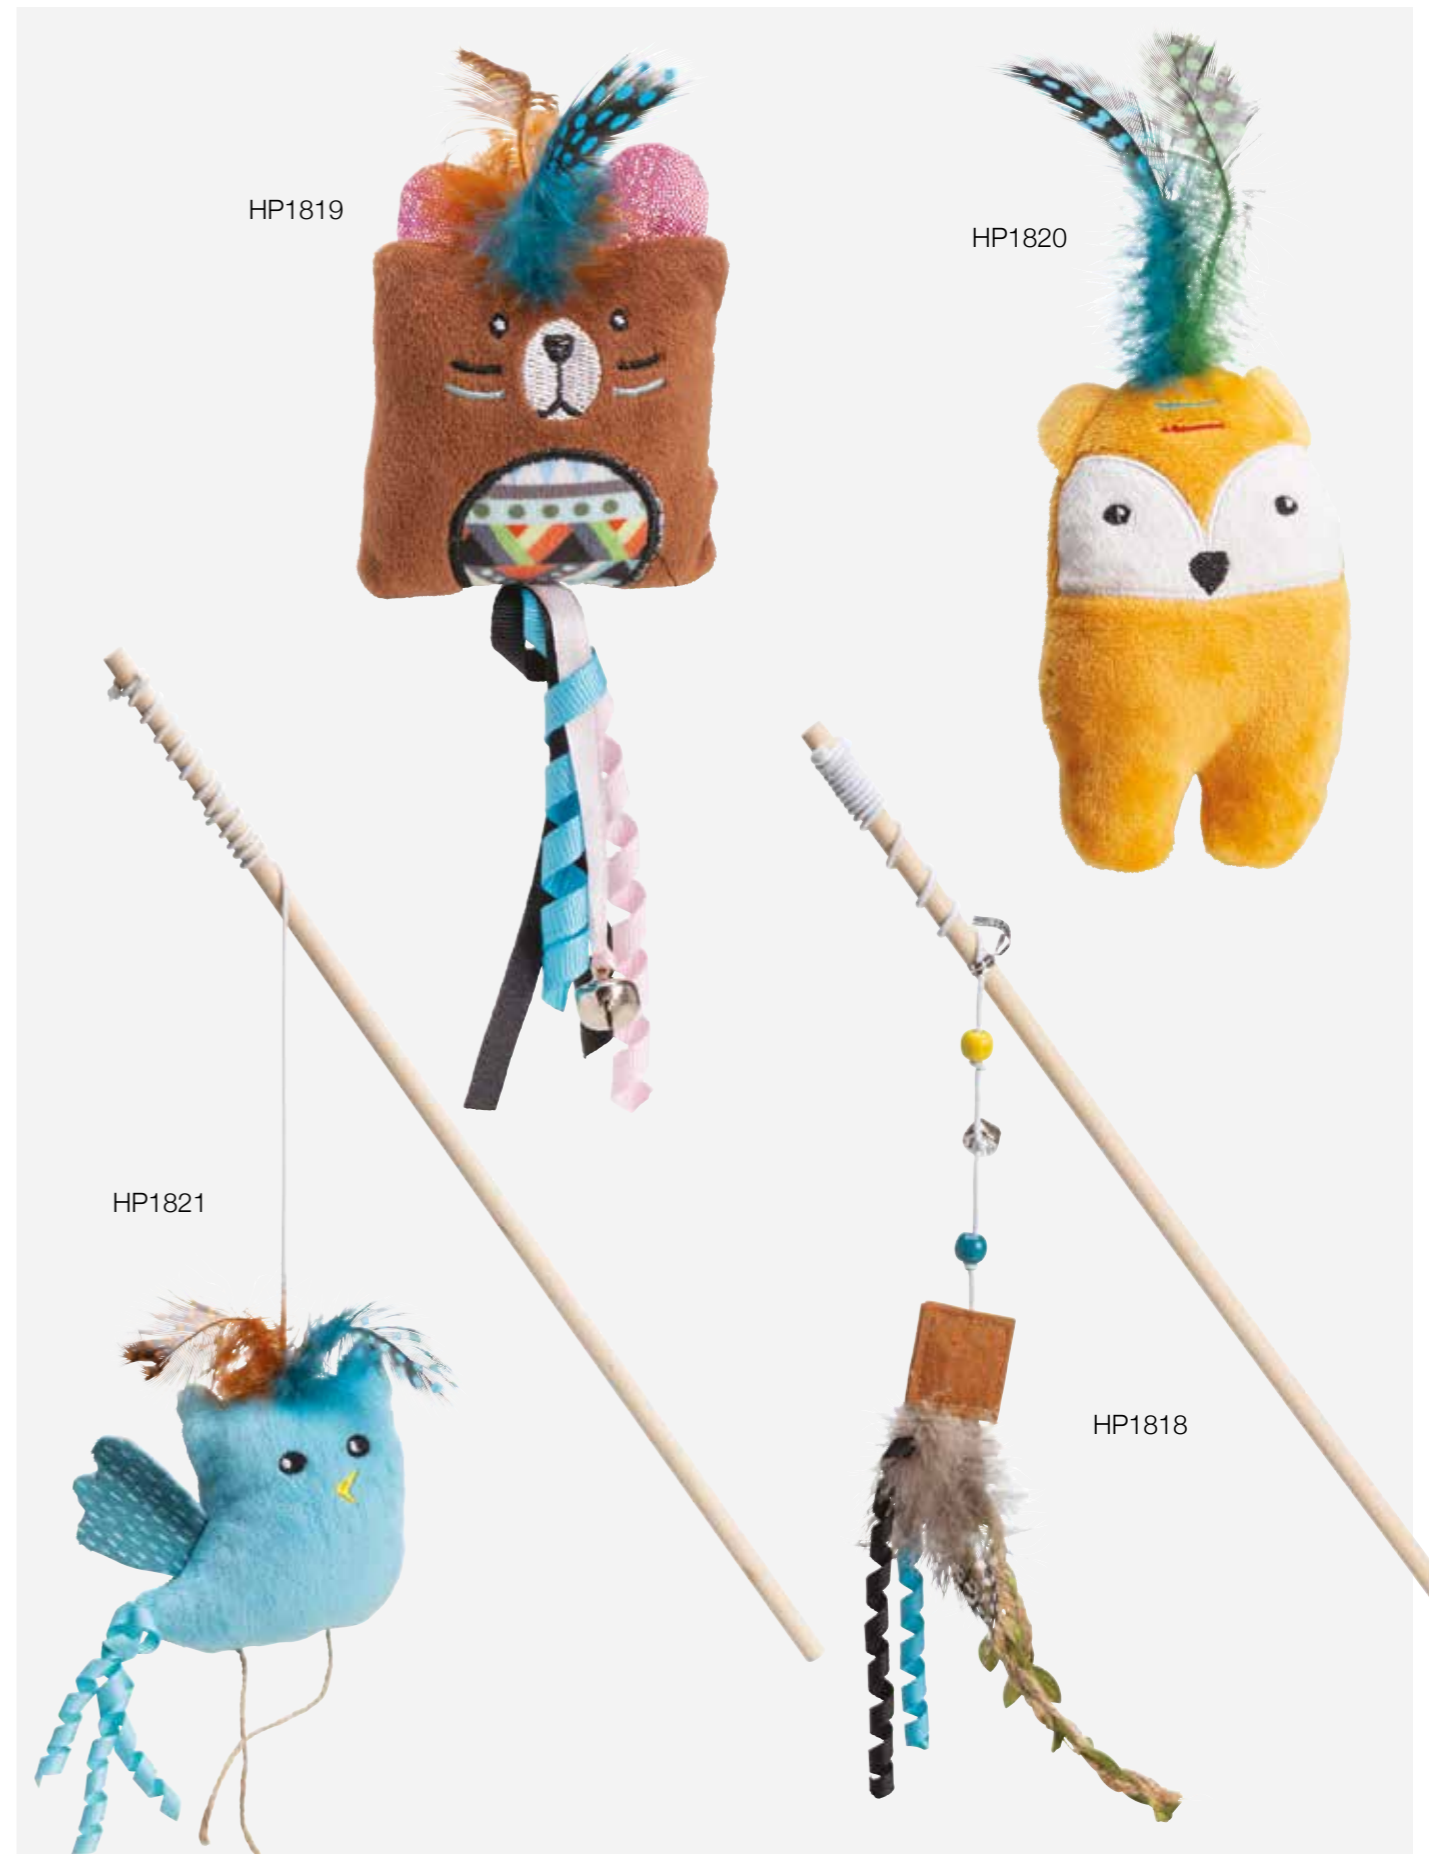

Barcode	Product Code	Description	RRP	Trade Price
5060532279867	HP1818	Brown Aztec feather wand cat toy	£3.99	£2.22
5060532279874	HP1819	Brown Aztec bear cat toy	£3.99	£2.22
5060532279881	HP1820	Aztec fox cat toy	£3.99	£2.22
5060532279898	HP1821	Aztec bird wand cat toy	£3.99	£2.22