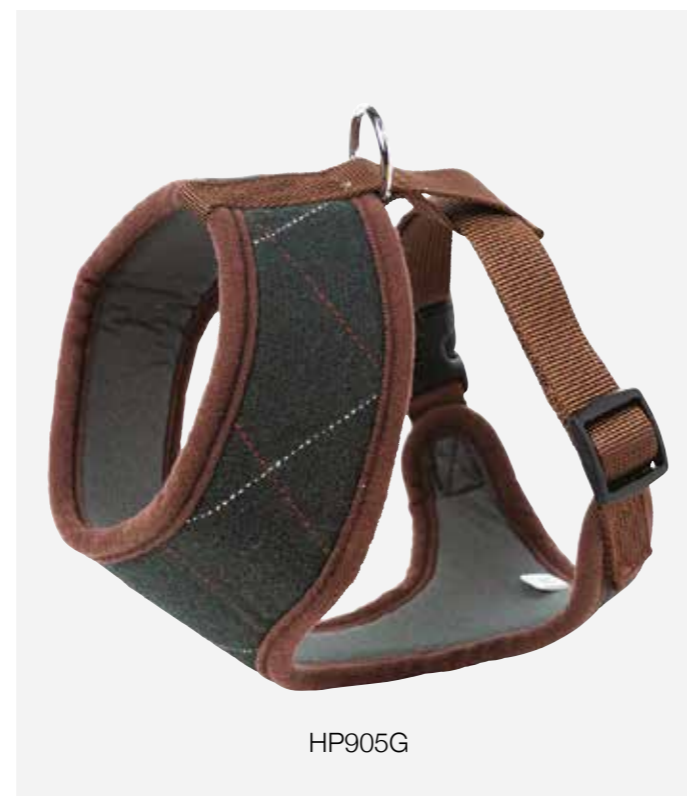

Barcode	Product Code	Description	RRP	Trade Price
5060532276743	HP1533NS	Fleece Coat Navy - Small	£26.99	£15.00
5060532276750	HP1533NM	Fleece Coat Navy - Medium	£29.99	£16.66
5060532276767	HP1533NL	Fleece Coat Navy - Large	£32.99	£18.34
5060532276774	HP1533NXL	Fleece Coat Navy - Xlarge	£34.99	£19.44
5060532276781	HP1533NXXL	Fleece Coat Navy - Xxlarge	£39.99	£22.22
5060532276798	HP1533GS	Fleece Coat Green - Small	£26.99	£15.00
5060532276804	HP1533GM	Fleece Coat Green - Medium	£29.99	£16.66
5060532276811	HP1533GL	Fleece Coat Green - Large	£32.99	£18.34
5060532276828	HP1533GXL	Fleece Coat Green - Xlarge	£34.99	£19.44
5060532276835	HP1533GXXL	Fleece Coat Green - Xxlarge	£39.99	£22.22