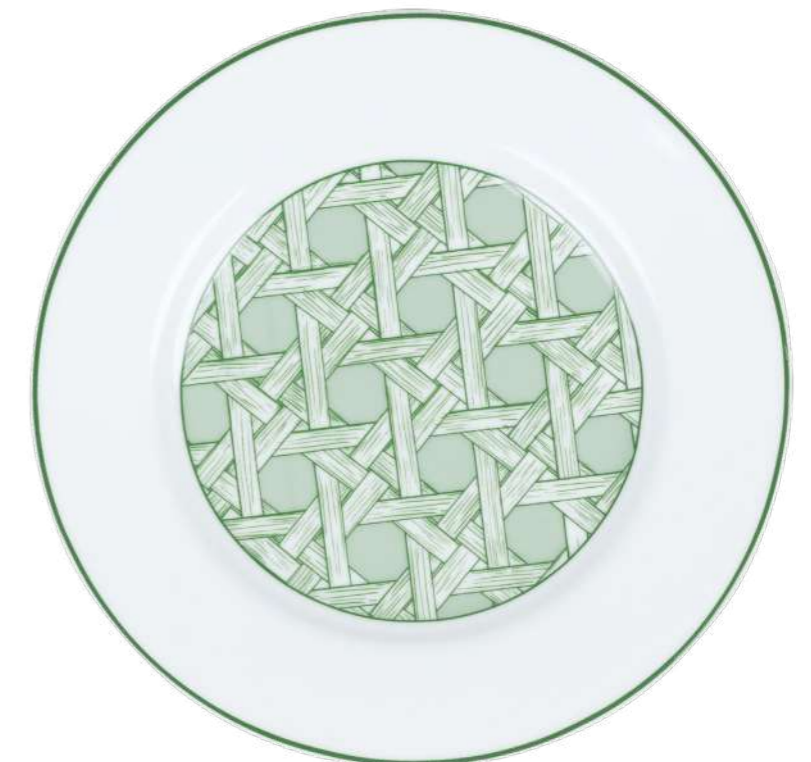

SATIN PORCELAIN | TREND DESIGN | GUSTO RAFFINATO
SATIN PORCELAIN | TREND DESIGN | REFINED TASTE

NOVITÀ 2025 NEW

TAVOLA | TABLE

INTRIGO

Un decoro intrigante e sorprendente, ispirato a una tendenza oltre i confini, dà vita ad una collezione che rivisita in chiave nuova l'autentico stile country.

An intriguing and surprising decoration, inspired by a trend beyond boundaries, gives life to a collection that revisits the authentic country style in a new key.

Guarda il video
Watch the video