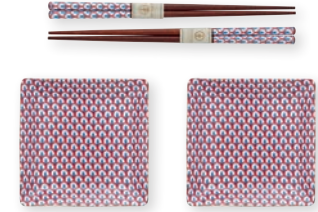

\* These products are produced in a sustainable way.

**51.005.074**  
Giftset Teapot 1.0 ltr  
Oriental Flower Festival Blue  
1/16

**51.020.193**  
Giftset 6 Teaspoons 13 cm  
Oriental Flower Festival Blue  
1/48