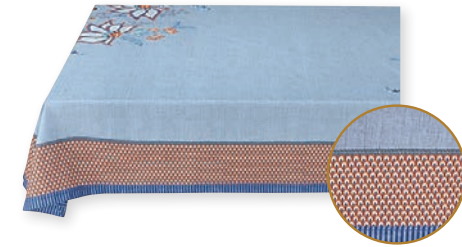

51.035.044 *
Table Cloth 150x250 cm
Flower Festival Blue
100% Cotton
1/12