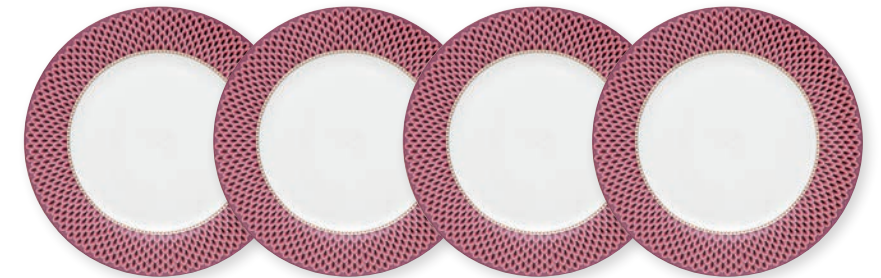

51.003.262
Giftset Bowls & Chopsticks:
2 Bowls Ø 15 cm, 2 sets Chopsticks
Oriental Flower Festival Dark Pink
1/12

51.001.395
Giftset Plates:
4 Plates Ø 26.5 cm
Flower Festival Scallop Dark Pink
1/6