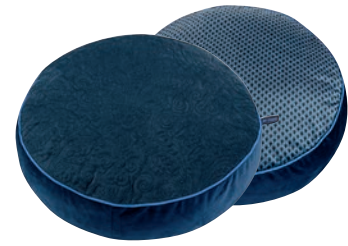

51.040.357
Cushion Ø 40 cm
Quiltey Days/Suki Blue
100% Polyester Velvet
1/6