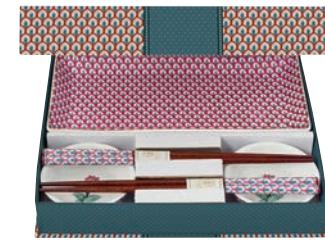

**51.020.191**  
Giftset Square:  
2 Trays 23x11.5x2.2 cm, 2 Dishes 11.5x11.5x2.3 cm, 2 sets Chopsticks  
Oriental Flower Festival Blue  
1/12

**51.002.420**  
Giftset Mugs without Ear:  
4 Mugs 230 ml  
Oriental Flower Festival Blue  
1/16