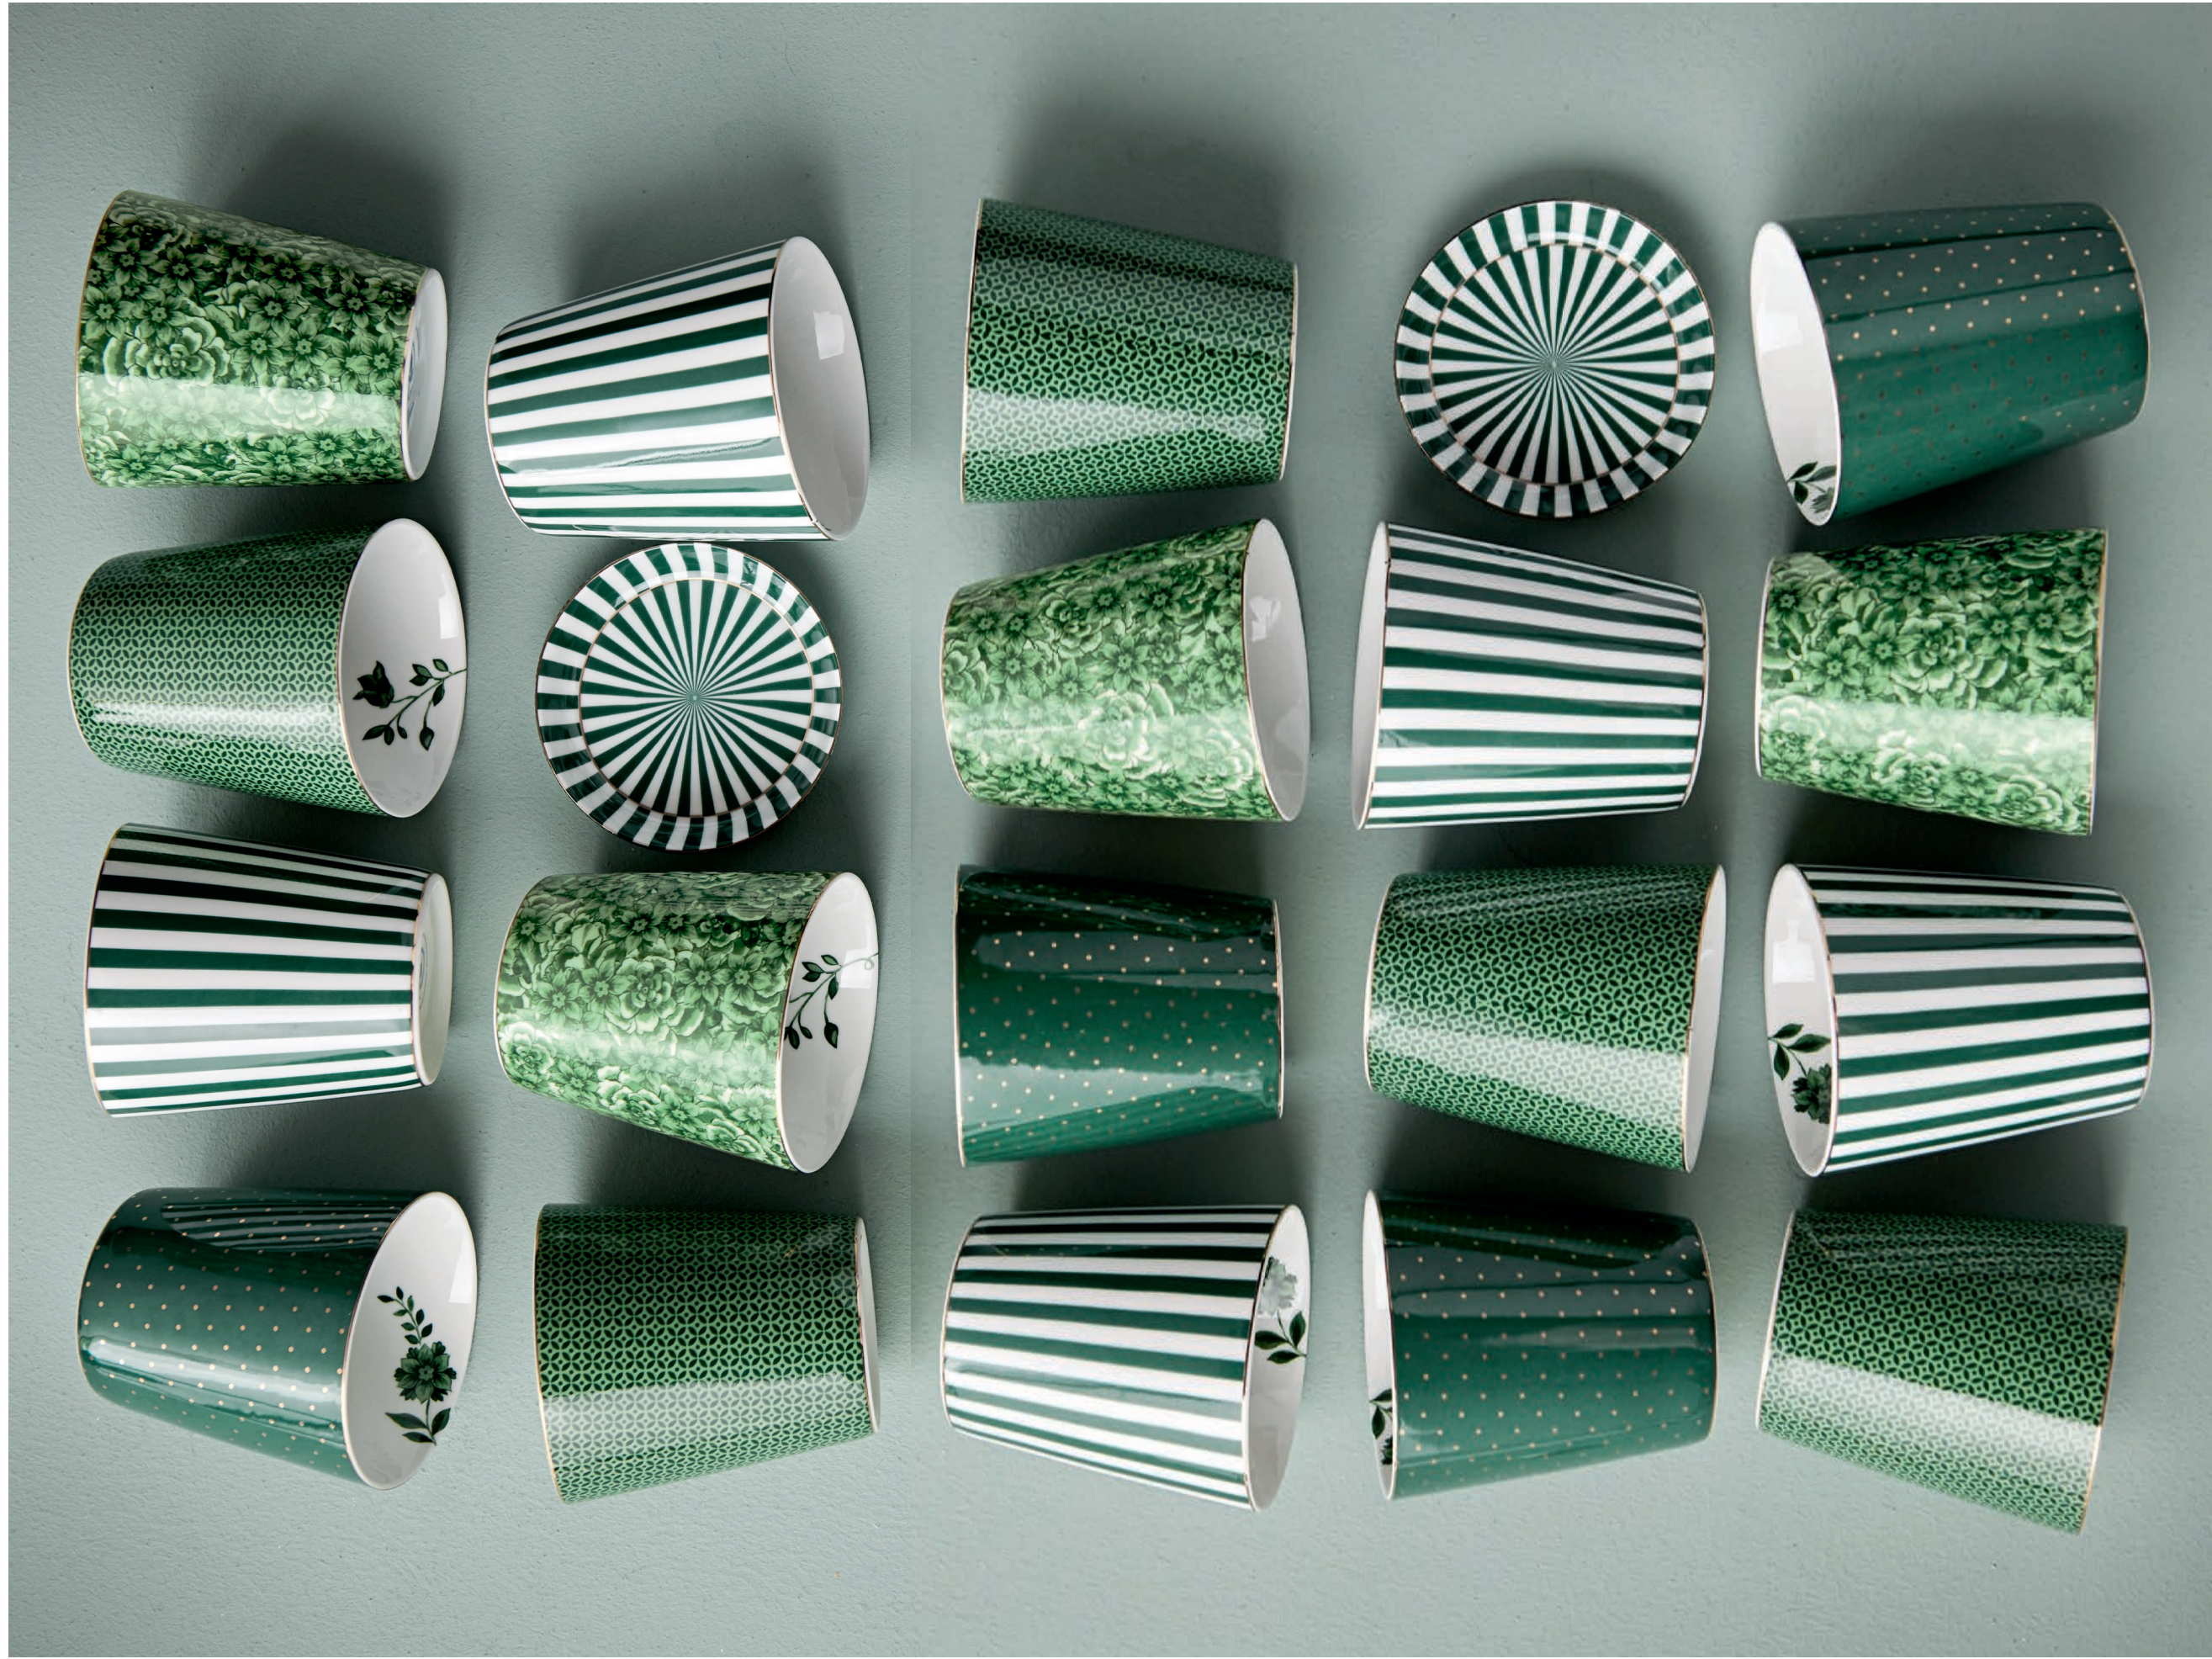

Mugs & Match collection

GREEN - DARK PINK - BLUE