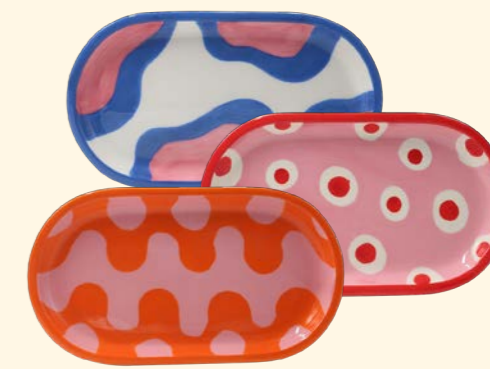

marcela

3 ASS.

Tray — Sold by 12
Medium — L21,5xW12xH2 cm

148-01309