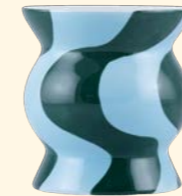

ignacio

WAVE CRAZE

Plant pot — Sold by 4
Medium — L14xW14xH14,5 cm

148-01303