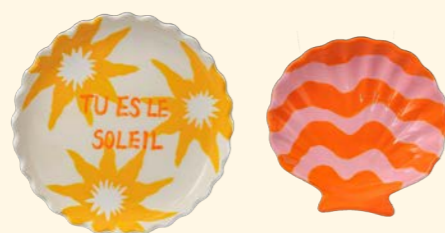

148-01421

diego

3 ASS.

Dessert plate — Sold by 12
Medium — L18,5xW18,5xH2,5 cm

148-01411

rebeca & concha

2 ASS.

Trinket dish — Sold by 24
Small — L14,8xW14,8xH2 cm / L11,5xW11,5xH2,5 cm