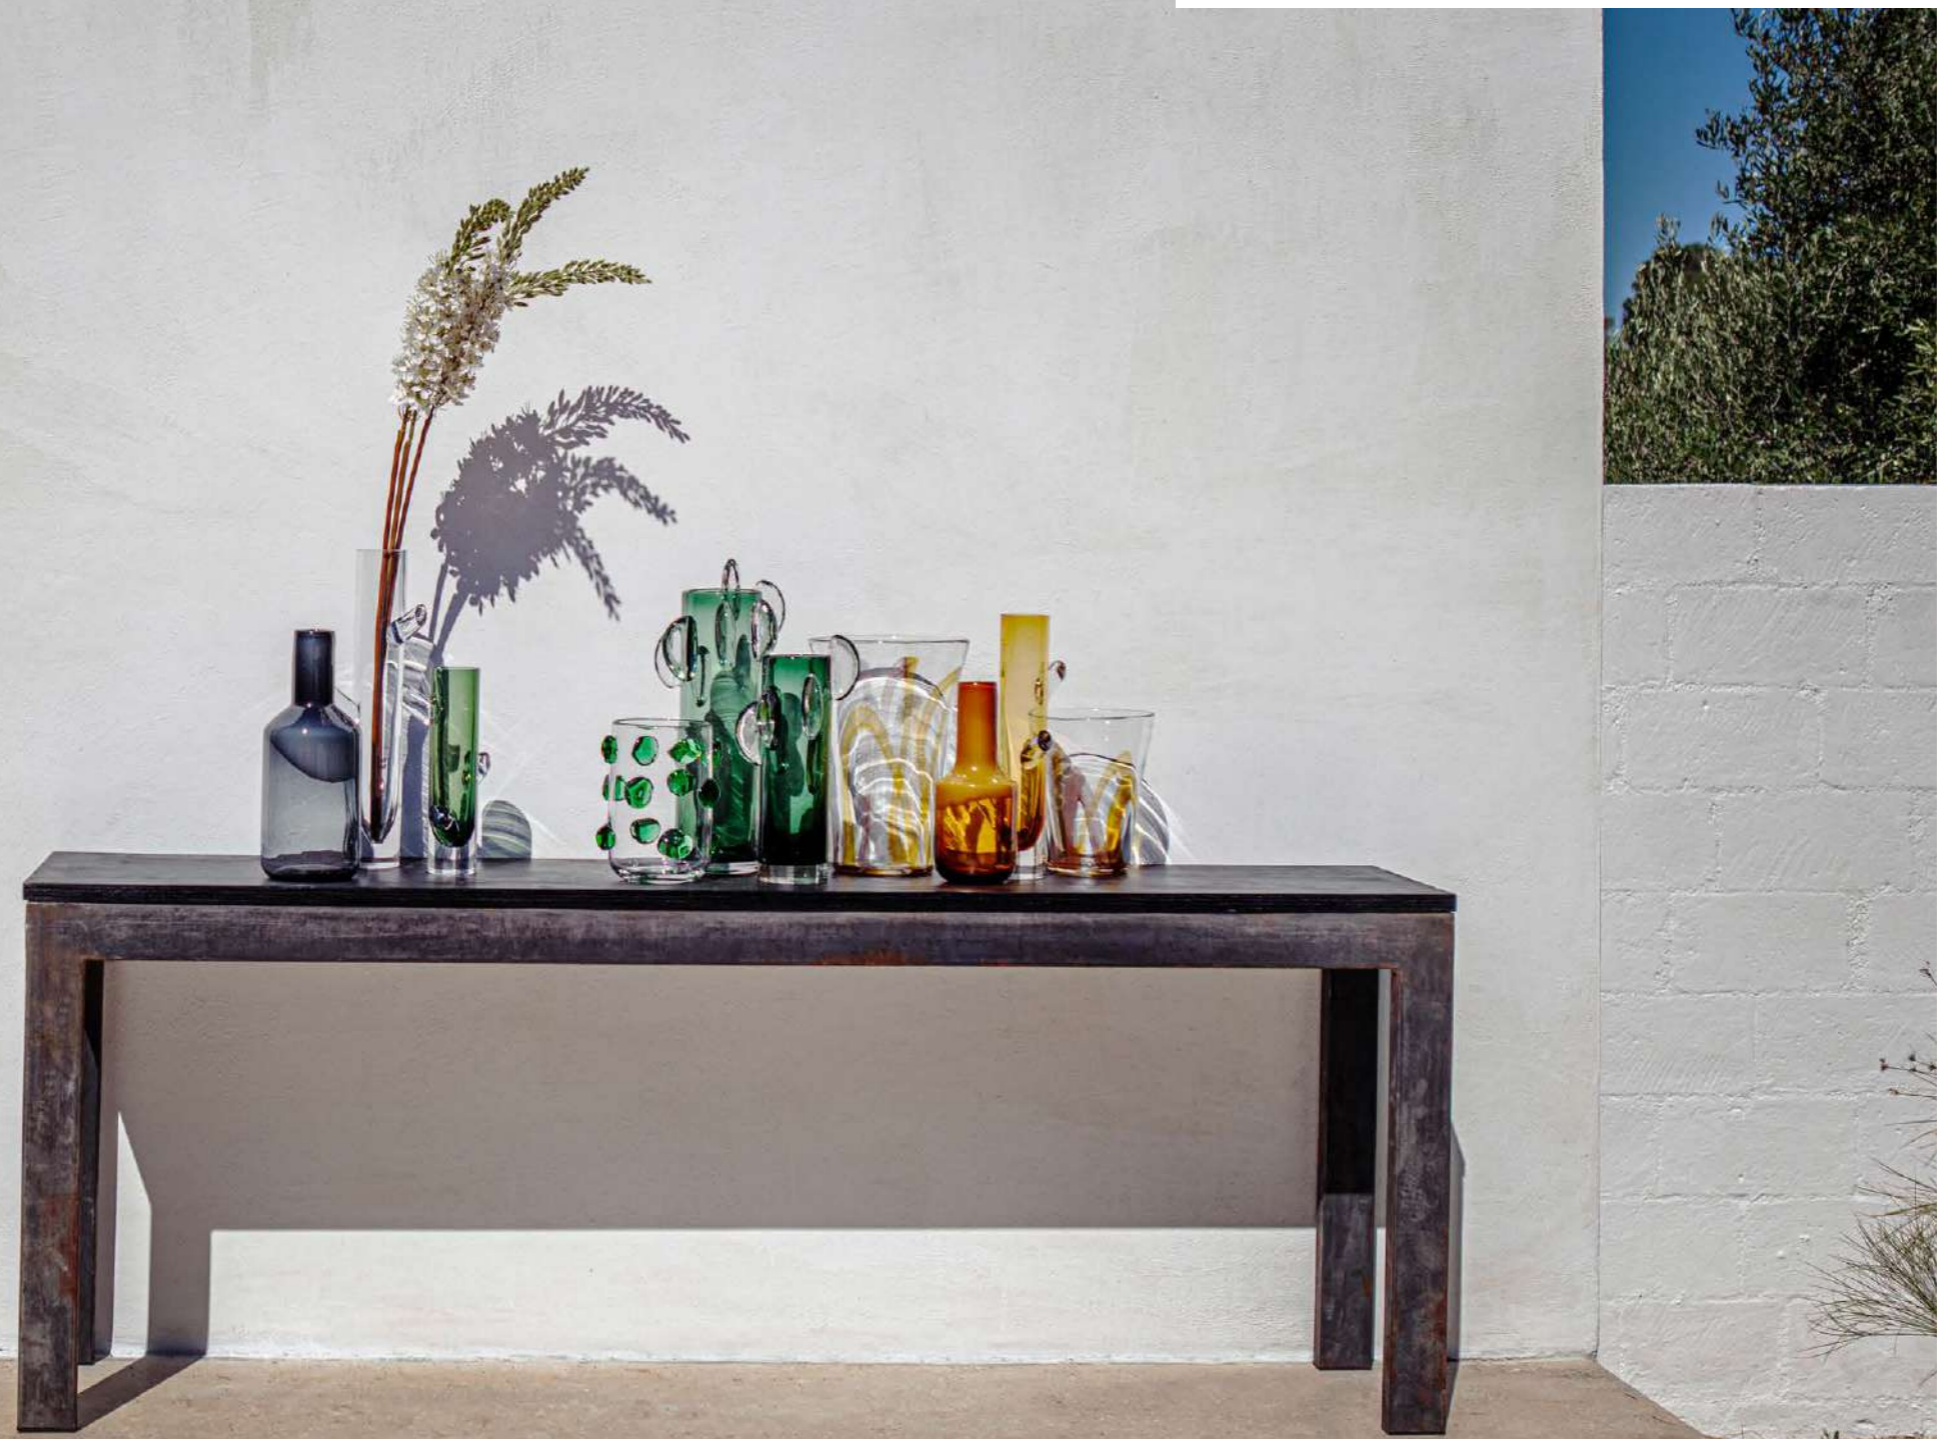

Nuvole di vetro

Clouds of glass

Il vetro, protagonista, diventa leggero come una nuvola e si esprime in creazioni dal **trend design** indimenticabile e sempre **contemporaneo**. Sinuose bolle sembrano lievitare nella linea Ghiaccioli e disperdersi nelle trasparenze della collezione Ciotti. Coriandoli di colore inondano le paffute creazioni Rosamunda e le superfici verticali di Carnival. Il colore veste il vetro in Nebula e Mezzopieno, in un **mondo di creazioni** che hanno il tocco speciale dell'**artigianalità**.

*The protagonist of this collection is glass, which is made as light as a cloud in this unforgettable and **contemporary design trend**. Lithe and graceful bubbles seem to levitate in the Ghiaccioli line and lose themselves in the transparency of the Ciotti collection. Colourful confetti encircles the pleasantly plump Rosamunda and settles on the vertical surfaces of Carnival. Colour coats the glass in Nebula and Mezzopieno in a **world of creations** with the touch of unique **craftmanship**.*